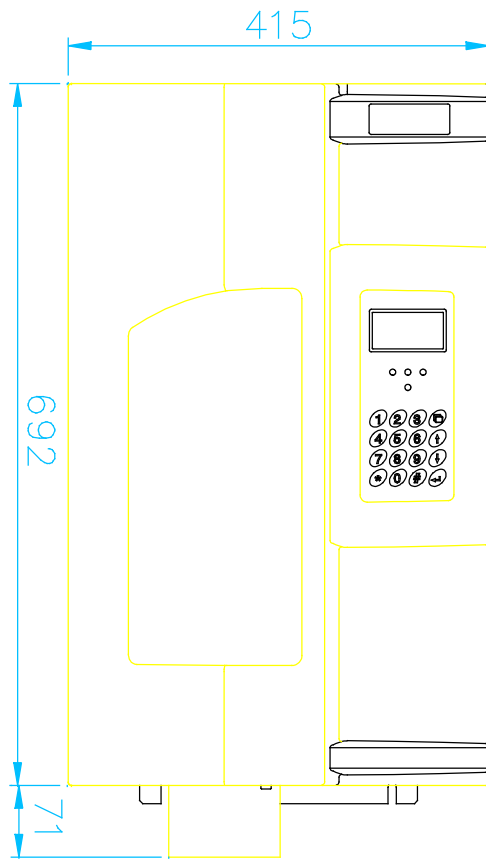

This drawing is TELECOM property it may not be copied or exhibited without written permission.

DRN: PMK/ML	CHKD:	SHEET: OF	SHEETS	DRG NoTK110-MTS
DATE: 20-9-2005	DATE:	SCALE: 1:5	DIM IN: mm	ISSUE: 1

MAATSCHETS
MASSKIZZE
DIMENSIONED SKETCH
CROQUIS COTE

STATION
SATURNUS

TK110