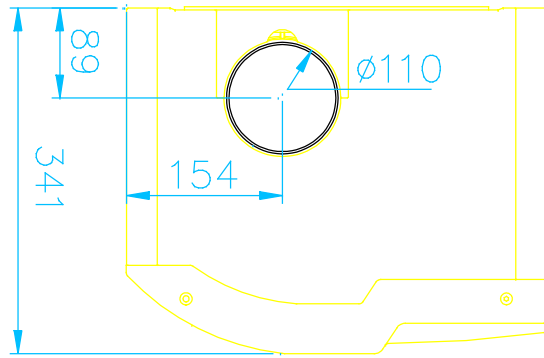

This drawing is TELECOM property it may not be copied or exhibited without written permission.

DRN: PMK/ML	CHKD:	SHEET: OF	SHEETS	DRG NoTK110-MTS
DATE: 20-9-2005	DATE:	SCALE: 1:5	DIM IN: mm	ISSUE: 1

MAATSCHETS
MASSKIZZE
DIMENSIONED SKETCH
CROQUIS COTE

STATION
SATURNUS

TK110