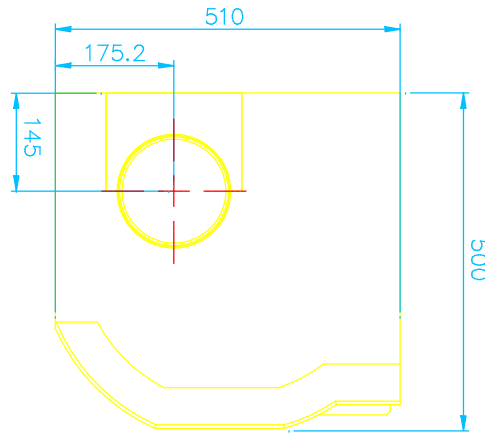

This drawing is TELECOM property it may not be copied or exhibited without written permission.

DRN: PMK/ML	CHKD:	SHEET:	OF	SHEETS	DRG NoTK160-MTS
DATE: 02-10-2003	DATE:	SCALE: 1: 7.5	DIM IN: mm	ISSUE: 2	

MAATSCHETS
MASSKIZZE
DIMENSIONED SKETCH
CROQUIS COTE

STATION
SATURNUS

TK150
TK160